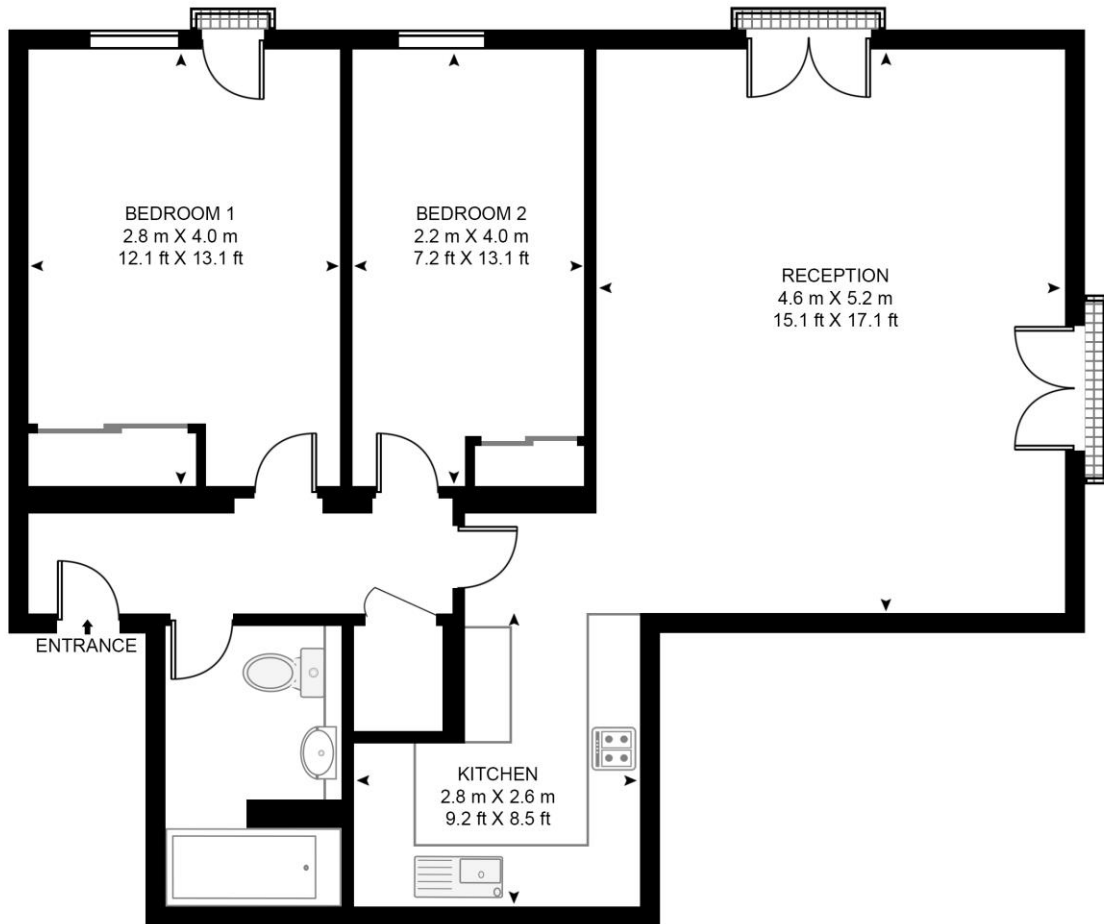

**WOOD WHARF,  
GREENWICH SE10**

This stunning apartment is located on the banks of The River Thames and has a sunny South facing outlook which streams sunlight into your lounge and dining area.

This two double bedroom property is presented in excellent decorative order throughout and has the added benefit of a new, modern and contemporary high end fitted kitchen and bathroom. Other features include Juliet balconies with a view of the Thames, secure underground parking and a concierge during the day.

To avoid disappointment an early viewing is essential.

- 2 Bedrooms
- 1 Bathroom
- 3 Juliet balconies
- Views of The Thames
- Secure underground parking
- Concierge services
- Walk to Cutty Sark DLR and Greenwich Stations
- Central Greenwich location
- EPC: B

**PRICE**  
£599,950

**GROSS INTERNAL AREA**  
677 sq ft (62.9 sq m)

**LOCAL AUTHORITY**  
Royal Borough of Greenwich

**WOOD WHARF APARTMENTS, HORSEFERRY PLACE**  
APPROXIMATE GROSS INTERNAL FLOOR AREA 677 SQ.FT (62.9 SQ.M)

**FIRST FLOOR**

This floor plan has been defined by the RICS Code of Measurement. This floor plan and all others are for approximate representative purposes only and upon usage is agreed to as such by the client.