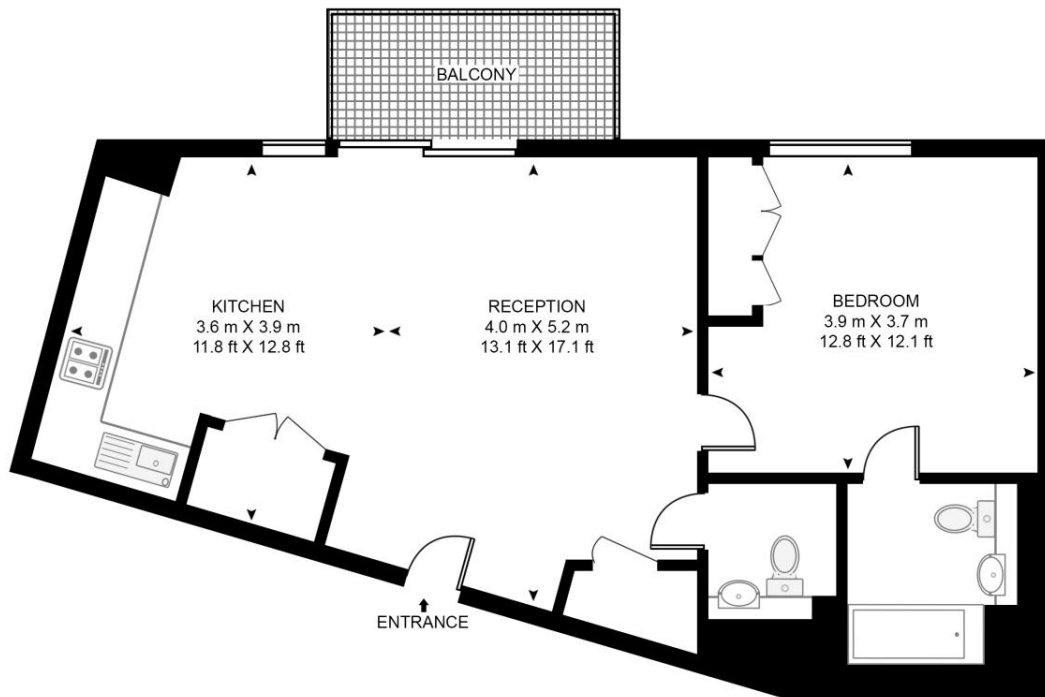

This courtyard facing apartment is situated on the 7th floor and offered furnished. The property boasts open plan living / dining area, large balcony, double bedroom with large fitted wardrobes, luxury bathroom, fully fitted kitchen with Oak effect finish, tiled flooring and excellent storage space.

- - 1 Bedroom
- - 1 Bathroom
- - 7th Floor
- - Balcony
- - On-site amenities including cinema, gym and resident's lounge
- - 24 hour concierge
- - 0.3 miles from Whitechapel Station
- - Approx. 624 sq ft (58.0 sq m)
- - Furnished
- - EPC: B

Floorplan

624 sq ft | 58 sq m

GEORGETTE APARTMENTS, SILK DISTRICT APPROXIMATE GROSS INTERNAL FLOOR AREA 624 SQ.FT (58 SQ.M)

SEVENTH FLOOR

HDVA

This floor plan has been defined by the RICS Code of Measurement. This floor plan and all others are for approximate representative purposes only and upon usage is agreed to as such by the client.