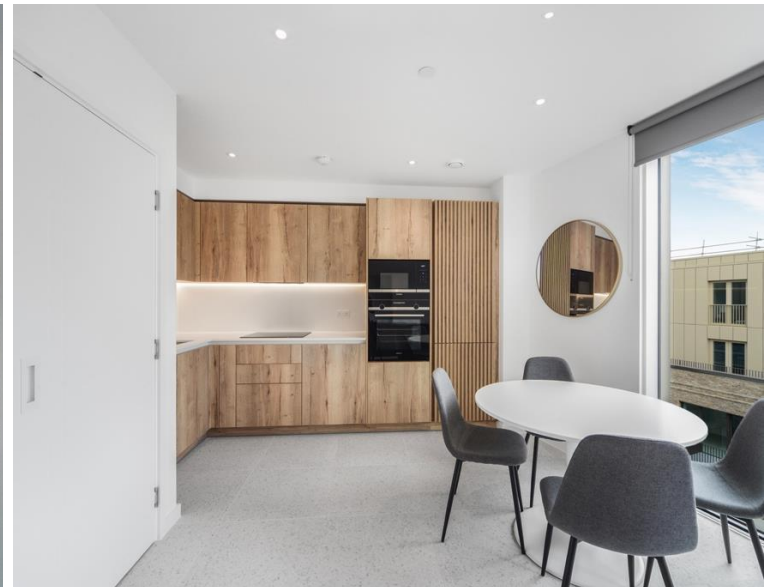

Cendal Crescent, London E1

Price £520 per week - Furnished

Description

A fully furnished, seventh floor 1 bedroom apartment in the sought after Georgette Apartments, Silk District, E1, well connect for the City of London.

This courtyard facing apartment is situated on the 7th floor and offered furnished. The property boasts open plan living / dining area, large balcony, double bedroom with large fitted wardrobes, luxury bathroom, fully fitted kitchen with Oak effect finish, tiled flooring and excellent storage space.

- - 1 Bedroom
- - 1 Bathroom
- - 7th Floor
- - Balcony
- - On-site amenities including cinema, gym and resident's lounge
- - 24 hour concierge
- - 0.3 miles from Whitechapel Station
- - Approx. 624 sq ft (58.0 sq m)
- - Furnished
- - EPC: B