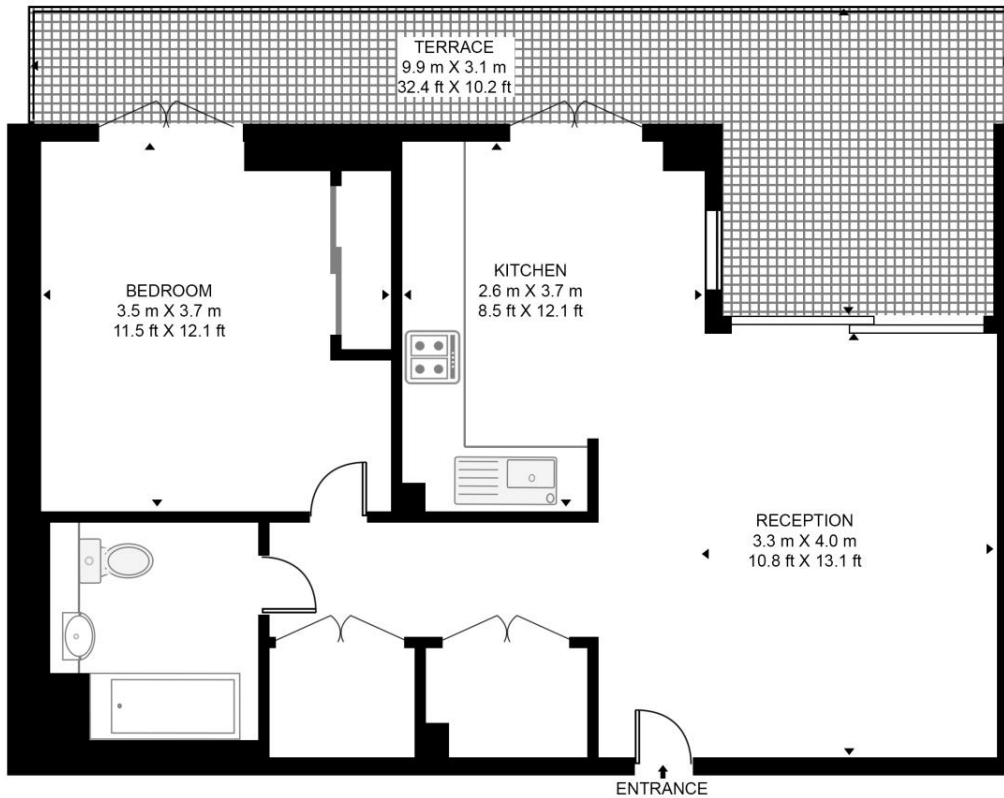

Offered fully furnished, this spacious 1 bedroom apartment comprises an open plan living / dining area, spacious private terrace, double bedroom with large fitted wardrobes, luxury bathroom, fully fitted kitchen with Oak effect finish, tiled flooring and excellent storage space.

- 1 Bedroom
- 1 Bathroom
- 6th Floor
- Terrace
- On-site amenities including cinema, gym and resident's lounge
- 24 hour concierge
- 0.3 miles from Whitechapel Station
- Approx. 559 sq ft (51.9 sq m)
- Furnished
- EPC: B

Floorplan

559 sq ft | 52 sq m

GEORGETTE APARTMENTS, SILK DISTRICT

APPROXIMATE GROSS INTERNAL FLOOR AREA 559 SQ.FT (51.9 SQ.M)

SIXTH FLOOR

HDVA

This floor plan has been defined by the RICS Code of Measurement. This floor plan and all others are for approximate representative purposes only and upon usage is agreed to as such by the client.