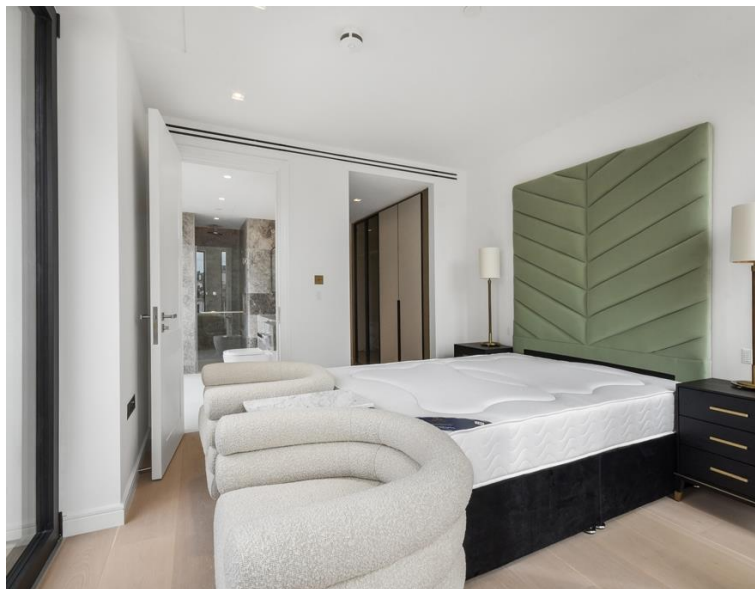

Portugal Street, London WC2A

Price £1,850 per week - Furnished

Description

A truly stunning 3 bedroom apartment in the luxurious Lincoln Square, WC2.

Situated on the 6th floor and offering a comprehensive furniture package, this spectacular 3 bedroom apartment comprises a spacious reception area, fully fitted kitchen with Miele appliances, 2 double bedrooms with large fitted wardrobes to master, 2 luxury bathrooms, timber flooring, and excellent storage.

- 3 Bedrooms
- 2 Bathrooms
- 6th Floor
- Balcony
- Fully fitted kitchen with Miele appliances
- Wood flooring
- On-site leisure facilities
- 0.3 miles from Temple Station
- Approx 1150 sq ft (107 sq m)
- Furnished