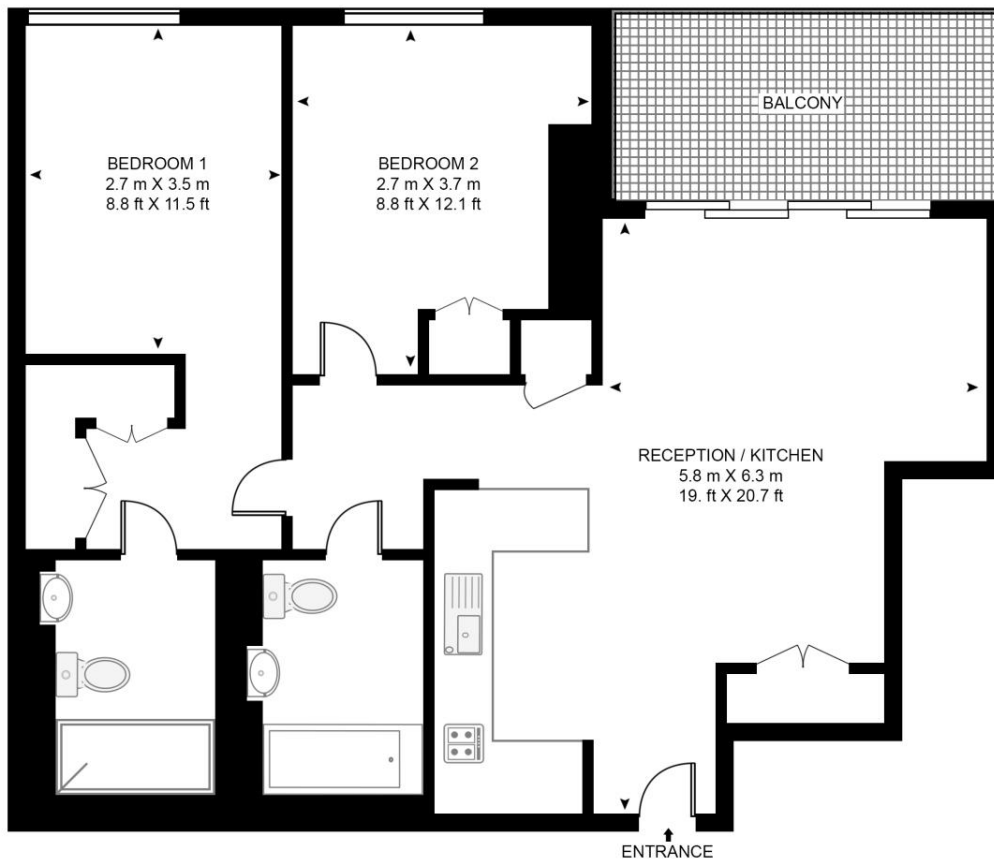

- 2 Bedrooms
- 2 Bathrooms
- 12th Floor
- Balcony
- On-site leisure facilities including swimming pool, spa, gym
- 24 hour concierge
- 0.1 miles from Old Street Station
- Approx. 773 sq ft (71.8 sq m)
- Furnished
- EPC: B

Floorplan

773 sq ft | 72 sq m

ATLAS BUILDING, 145 CITY ROAD

APPROXIMATE GROSS INTERNAL FLOOR AREA 773 SQ.FT (71.8 SQ.M)

TWELFTH FLOOR

This floor plan has been defined by the RICS Code of Measurement. This floor plan and all others are for approximate representative purposes only and upon usage is agreed to as such by the client.