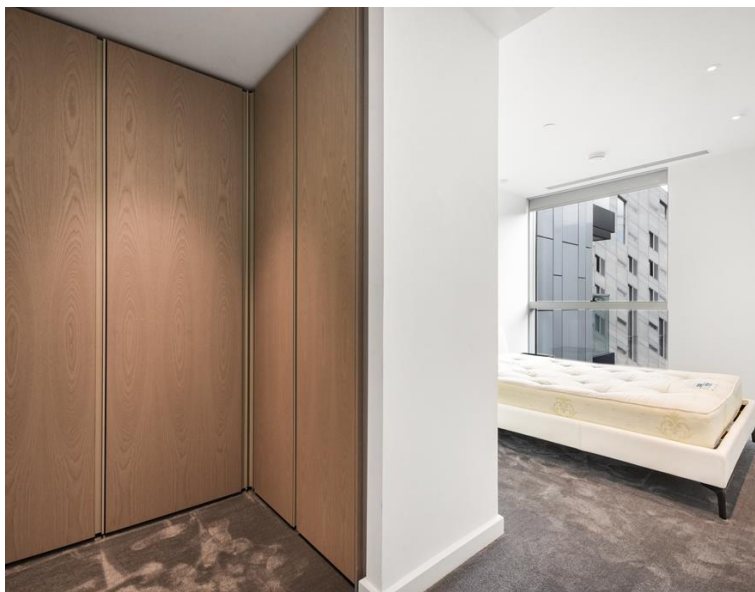

City Road, London EC1V

Price £950 per week - Furnished

Description

A furnished 2 bedroom apartment next to Old Street, EC1 situated within The Atlas Building

Situated on the 12th floor and offered on a furnished basis, this contemporary apartment comprises a spacious reception area with fully fitted kitchen, large balcony with views towards the Olympic Park, 2 double bedrooms each with large fitted wardrobes, 2 luxury bathrooms with porcelain finish, wood flooring and comfort cooling / heating.

- 2 Bedrooms
- 2 Bathrooms
- 12th Floor
- Balcony
- On-site leisure facilities including swimming pool, spa, gym
- 24 hour concierge
- 0.1 miles from Old Street Station
- Approx. 773 sq ft (71.8 sq m)
- Furnished
- EPC: B