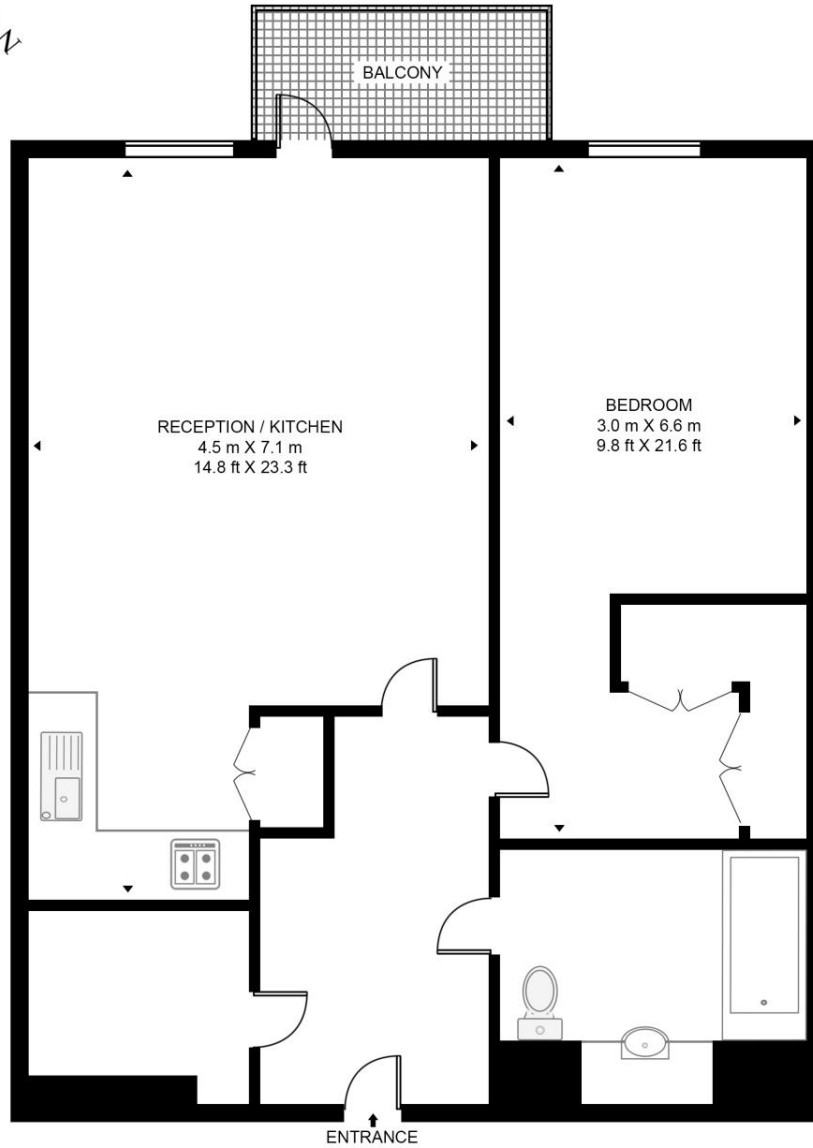

## Description

A stunning 1 bedroom apartment with parking in the sought after 190 Strand, WC2.

Offering approximately 756 sq ft of living space, this spacious 1 bedroom apartment is situated on the 4th floor comprises a large reception area, contemporary open plan kitchen, double bedroom with large fitted wardrobes, contemporary bathroom with marble finish, wood flooring and excellent storage.

- 1 Bedroom
- 1 Bathroom
- Parking
- 24 hour concierge
- On-site leisure facilities
- 0.2 miles from Temple Station
- Approx. 756 sq ft (70 sq m)
- Leasehold
- EPC : B

## MILFORD HOUSE, 190 THE STRAND

APPROXIMATE GROSS INTERNAL FLOOR AREA 750 SQ.FT (69.7 SQ.M)

FOURTH FLOOR

This floor plan has been defined by the RICS Code of Measurement. This floor plan and all others are for approximate representative purposes only and upon usage is agreed to as such by the client.