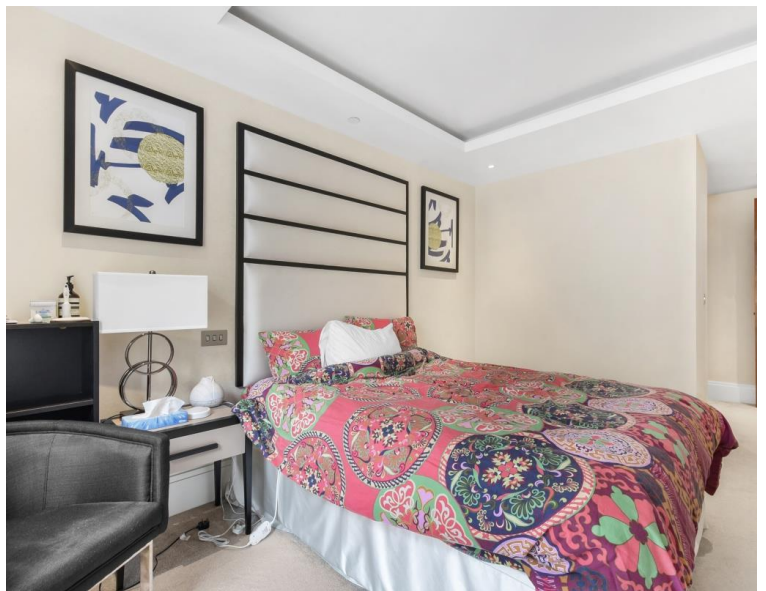

## Description

A stunning 1 bedroom apartment with parking in the sought after 190 Strand, WC2.

Offering approximately 756 sq ft of living space, this spacious 1 bedroom apartment is situated on the 4th floor comprises a large reception area, contemporary open plan kitchen, double bedroom with large fitted wardrobes, contemporary bathroom with marble finish, wood flooring and excellent storage.