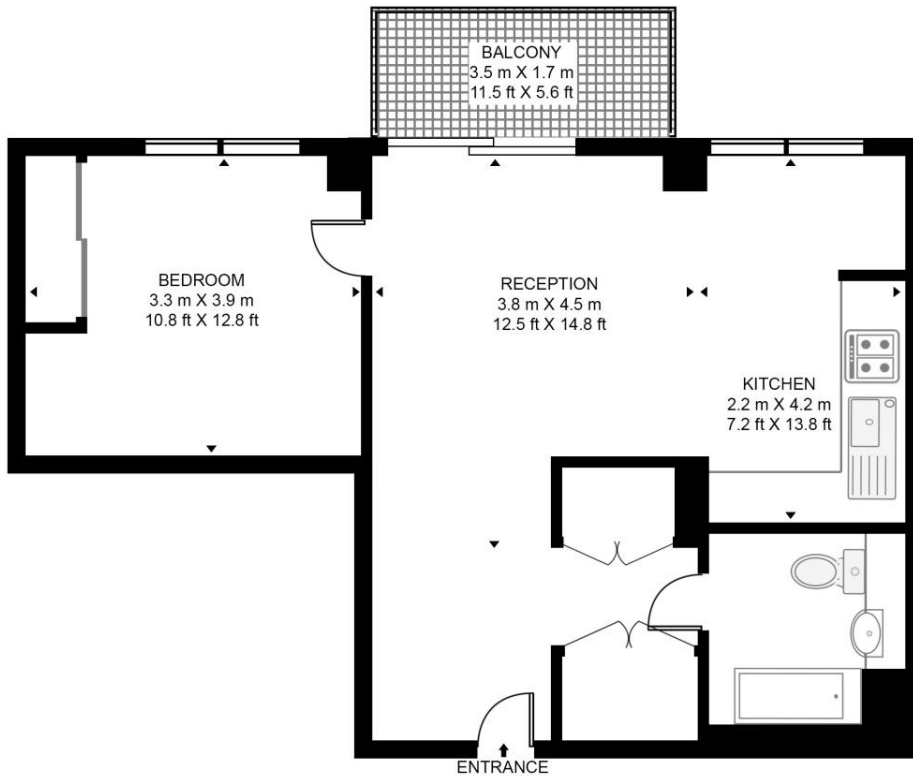

## Description

JLL are delighted to present this furnished 1 bedroom apartment in Georgette Apartments, the Silk District.

This furnished apartment is situated on the 3rd floor and boasts open plan living / dining area, large balcony, double bedroom with large fitted wardrobes, luxury bathroom, fully fitted kitchen with Oak effect finish, tiled flooring and excellent storage space.

- 1 Bedroom
- 1 Bathroom
- 3rd Floor
- Large balcony
- On-site amenities including cinema, gym and resident's lounge
- 24 hour concierge
- 0.3 miles from Whitechapel Station
- Approx. 570 sq ft (53.0 sq m)
- Furnished
- EPC: B

# Floorplan

570 sq ft | 53 sq m

## GEORGETTE APARTMENTS

APPROXIMATE GROSS INTERNAL FLOOR AREA 570 SQ.FT (53 SQ.M)

THIRD FLOOR

This floor plan has been defined by the RICS Code of Measurement. This floor plan and all others are for approximate representative purposes only and upon usage is agreed to as such by the client.  
WWW: [hdvirtualart.com](http://hdvirtualart.com) | TEL: 0203.974.1567 | EMAIL: [info@hdvirtualart.com](mailto:info@hdvirtualart.com)