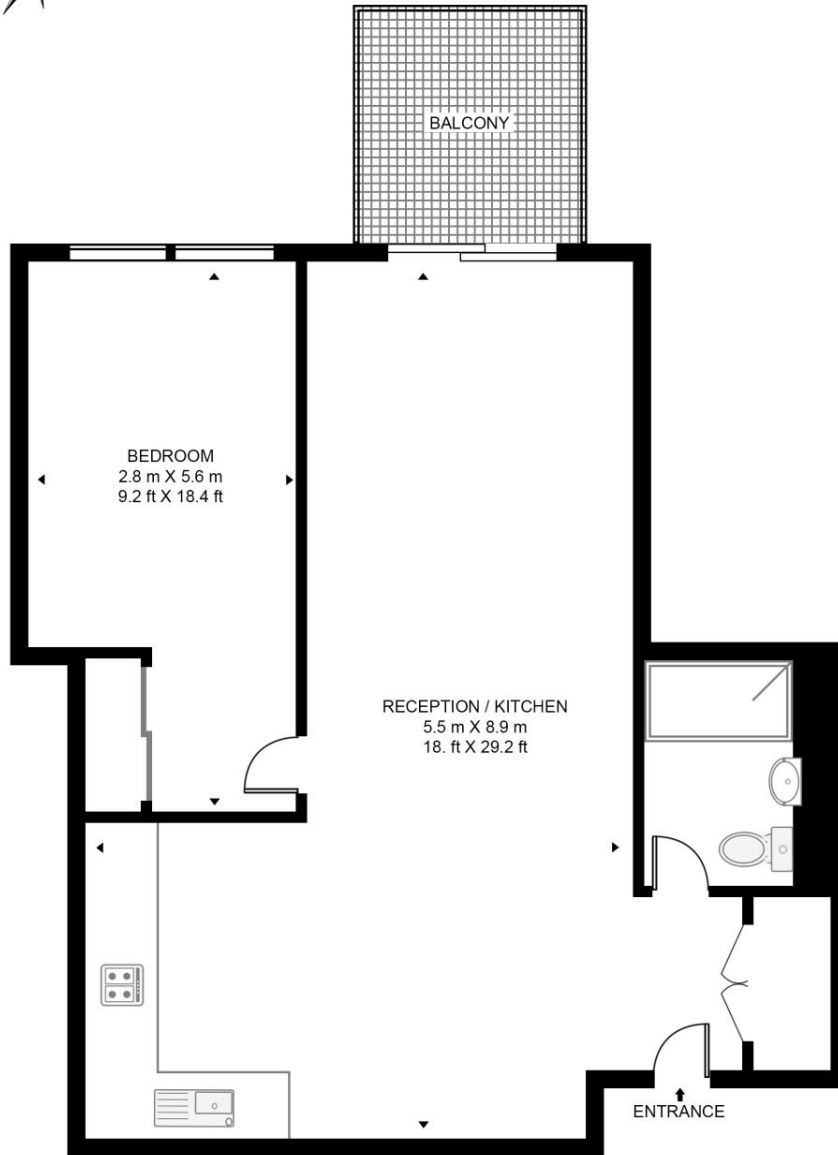

- 1 Bedroom
- 1 bathroom
- Open plan living room
- Wooden flooring throughout
- Walk-in wardrobe
- Private balcony
- Furnished
- EPC: B
- Council tax: awaiting tax band
- Deposit: £3900

Floorplan

sq ft | sq m

ERRINGTON HOUSE, 4 BRIGADE MEWS

APPROXIMATE GROSS INTERNAL FLOOR AREA 659 SQ.FT (61.2 SQ.M)

SECOND FLOOR

This floor plan has been defined by the RICS Code of Measurement. This floor plan and all others are for approximate representative purposes only and upon usage is agreed to as such by the client.
WWW: hdvirtualart.com | TEL: 0203.974.1567 | EMAIL: info@hdvirtualart.com