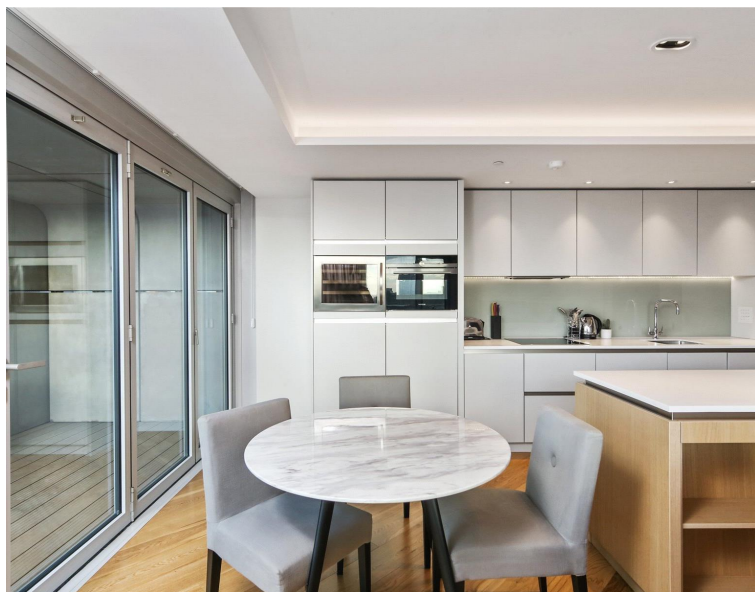

City Road, London EC1V

Price £735 per week - Furnished

Description

A stunning 1 bedroom apartment, situated on the 9th floor of the sought after Canaletto.

This spacious apartment boasts approximately 657 square feet of living space, comprising 1 double bedroom with large fitted wardrobes, luxury en-suite bathroom, wood flooring throughout, contemporary fitted kitchen and balcony with stunning views over City basin.