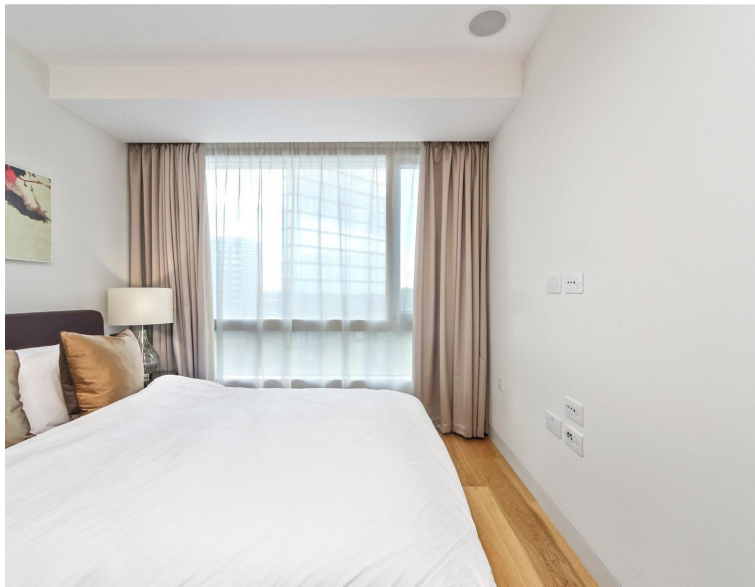

City Road, London EC1V

Price £735 per week - Furnished

Description

A stunning 1 bedroom apartment, situated on the 9th floor of the sought after Canaletto.

This spacious apartment boasts approximately 657 square feet of living space, comprising 1 double bedroom with large fitted wardrobes, luxury en-suite bathroom, wood flooring throughout, contemporary fitted kitchen and balcony with stunning views over City basin.

- 1 Bedroom
- 1 Bathroom
- 9th Floor
- Balcony
- Onsite private cinema
- 24 Hour concierge
- 0.6 miles from Shoreditch station
- Approx. 668 sq ft (62.1 sq m)
- Furnished
- EPC: B

Floorplan

668 sq ft | 62 sq m