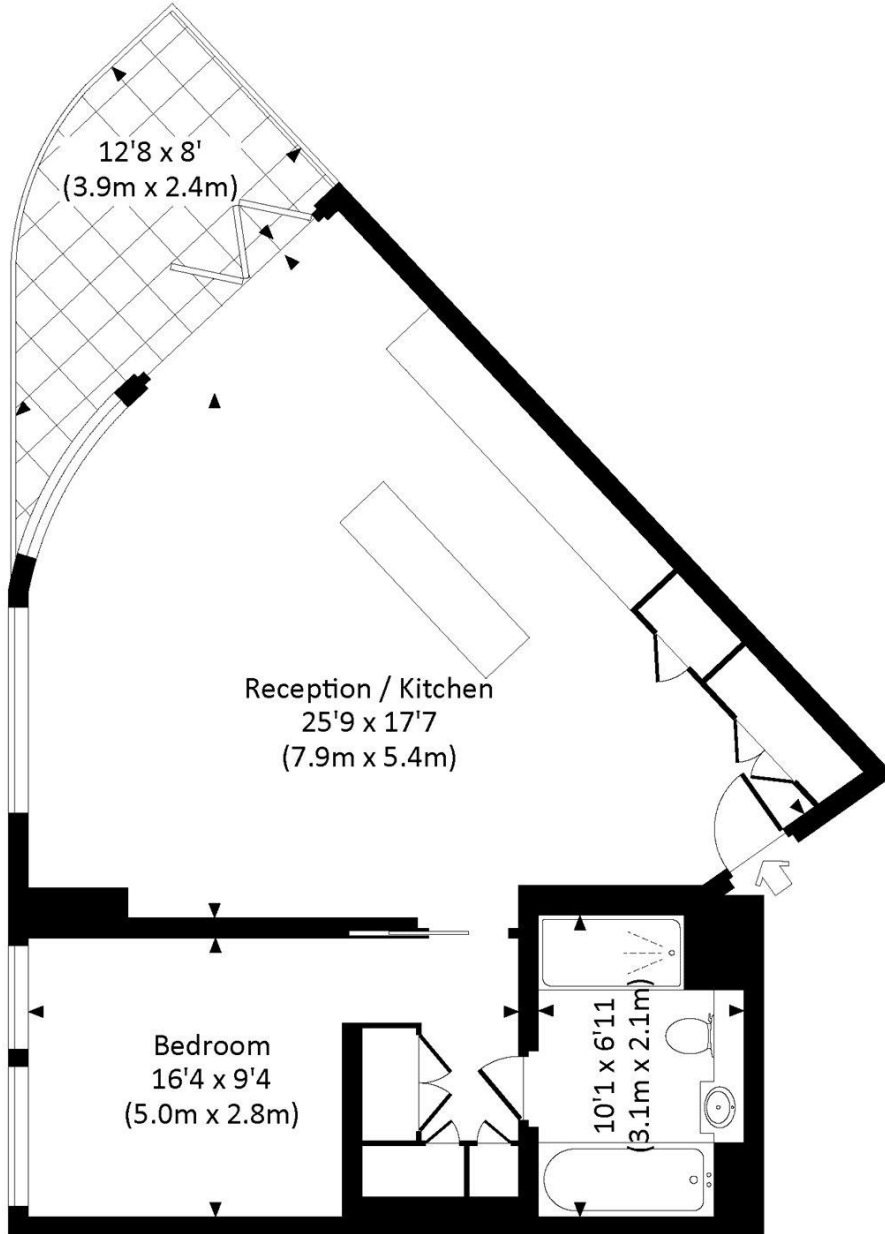

Floorplan

668 sq ft | 62 sq m

CANALETTO TOWER, CITY ROAD, EC1V

Approx. gross internal area
668 Sq Ft. / 62.1 Sq M.

NINTH FLOOR

City
25 Walbrook The Walbrook
Building,
London EC4N 8AF
+4420 7337 4000

Urban living, your way.

jll.co.uk/residential

© 2019 Jones Lang LaSalle IP, Inc. All rights reserved. All information contained herein is from sources deemed reliable; however, no representation or warranty is made to the accuracy thereof.