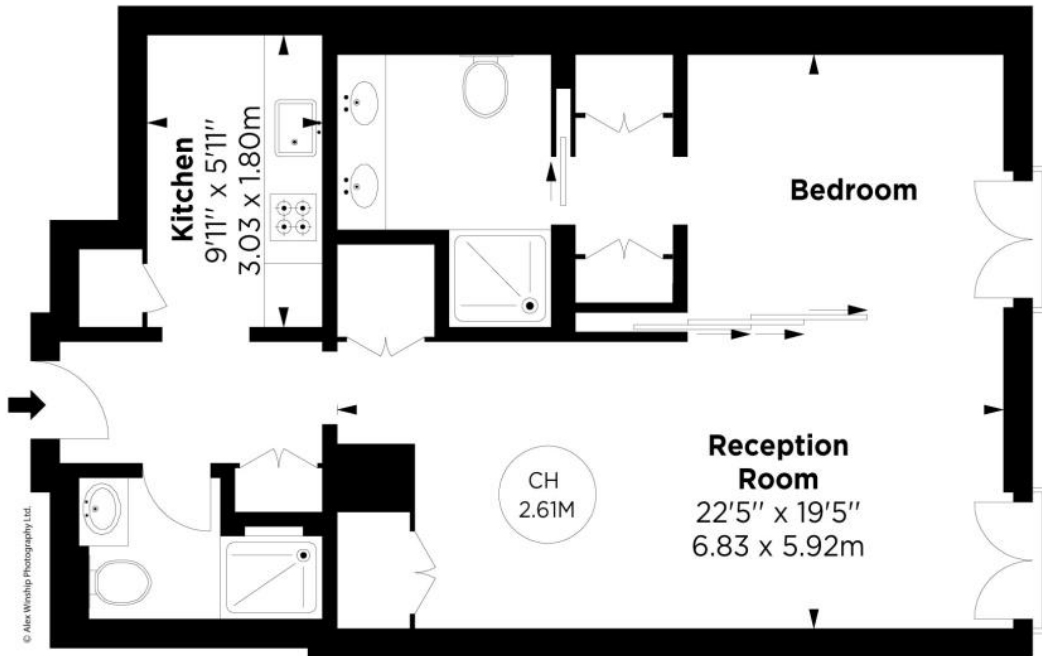

Floorplan

595 sq ft | 55 sq m

Mandarin Oriental Mayfair, W1

APPROX. GROSS INTERNAL AREA *
595 Sq Ft - 55.28 Sq M

This floorplan is for GUIDANCE ONLY and NOT FOR VALUATION purposes.

Key :
CH - Ceiling Height

SEVENTH FLOOR

ALEX
WINSHIP
Photography

Mayfair and Marylebone
13a St George Street,
London W1S 2FQ
+44 207 399 5550
mayfair@jll.com

Urban living, your way.

jll.co.uk/residential

© 2019 Jones Lang LaSalle IP, Inc. All rights reserved. All information contained herein is from sources deemed reliable; however, no representation or warranty is made to the accuracy thereof.