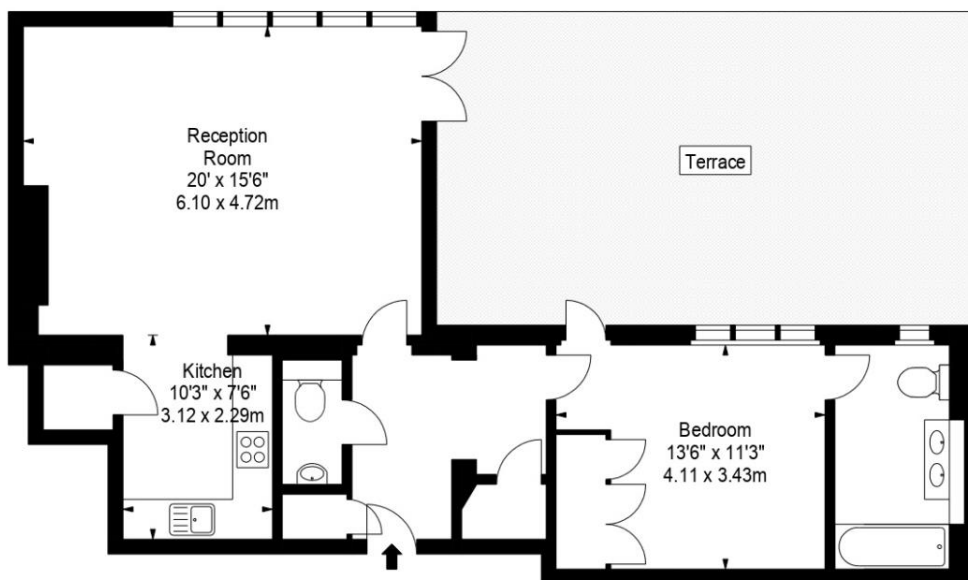

- 1 Double bedroom
- 1 Bathroom (en suite)
- Guest WC
- Reception room
- Fully fitted open plan kitchen
- Terrace
- Furnished
- Comfort cooling
- First floor
- Approx. 773 sq ft (71.81 sq m)

# Floorplan

773 sq ft | 72 sq m

## 195 KINGS ROAD SW3

APPROX. GROSS INTERNAL AREA \*  
773 Ft<sup>2</sup> - 71.81 M<sup>2</sup>

Illustration For Identification Only, Not to Scale  
All Calculations include Any/All Areas Under 1.5m Head Height.

\* As Defined by RICS - Code of Measuring Practice

FIRST FLOOR

Chelsea  
2 Cale Street,  
London SW3 3QU  
+4420 7399 5010  
saleschelsea@jll.com

*Urban living, your way.*

[jll.co.uk/residential](http://jll.co.uk/residential)