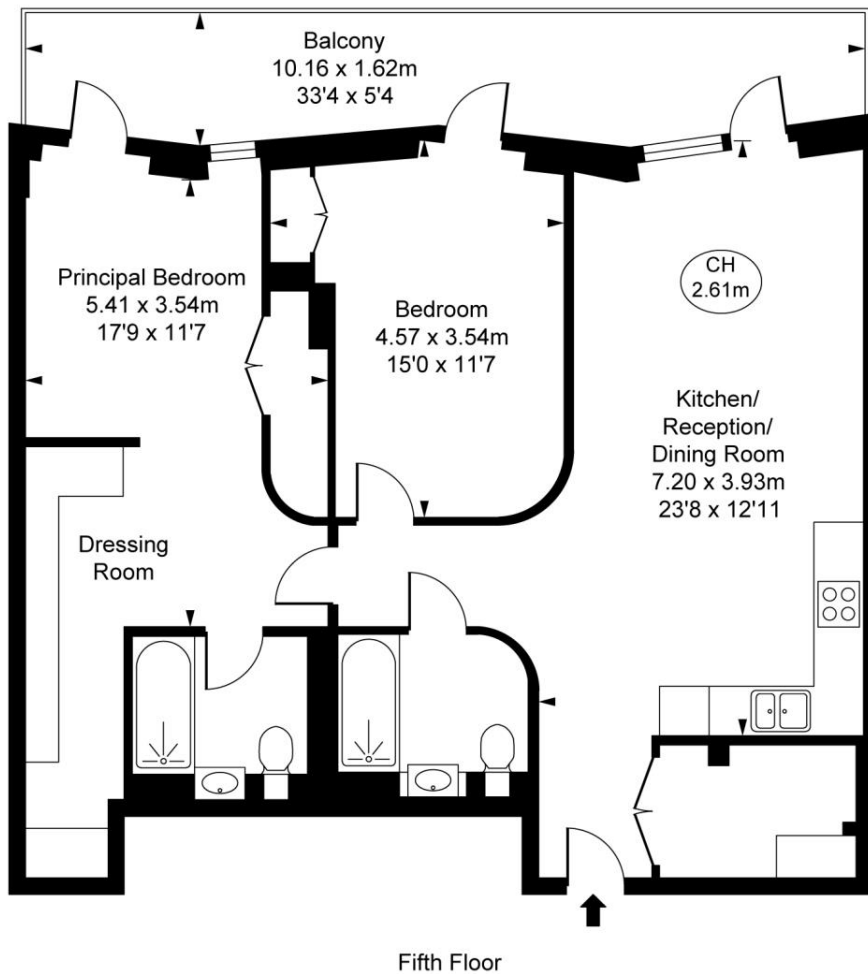

Fareham Street, London W1F

Price £1,450 per week - Furnished

Description

A 2-bedroom apartment with a large terrace in Tottenham Court Road West, Soho, a modern luxury development in London's West End.

The apartment comprises an open plan modern kitchen featuring Miele appliances and a reception room which leads onto the private terrace which is also accessible from both bedrooms, a principal bedroom with fitted wardrobes and en suite bathroom, a second double bedroom with fitted wardrobes, and a second bathroom. The apartment also benefits from smart home technology, underfloor heating and is offered furnished.

Rent is payable on a monthly basis and you may be required to pay more than a month's rent in advance, depending on your circumstances. You will be required to pay a 1 week holding de

- Modern Development
- Private Balcony
- 24hr Concierge
- Measuring Approx. 84sqm / 904sqft
- Open-plan living
- Two Double Bedrooms
- Wooden Flooring
- Furnished
- Council tax: Band F
- Deposit amount: £8,700.00(estimate) and an initial holding deposit of 1 week's rent is payable to r

Floorplan

904 sq ft | 84 sq m

Tottenham Court Road,
Fareham Street, W1F

Approximate Gross Internal Area
83.17 sq m / 895 sq ft

(CH = Ceiling Heights)

This plan is not to scale. It is for guidance and not for valuation purposes.
All measurements and areas are approximate only, and have been prepared in accordance with the current edition of the RICS Code of Measuring Practice.
© Fulham Performance