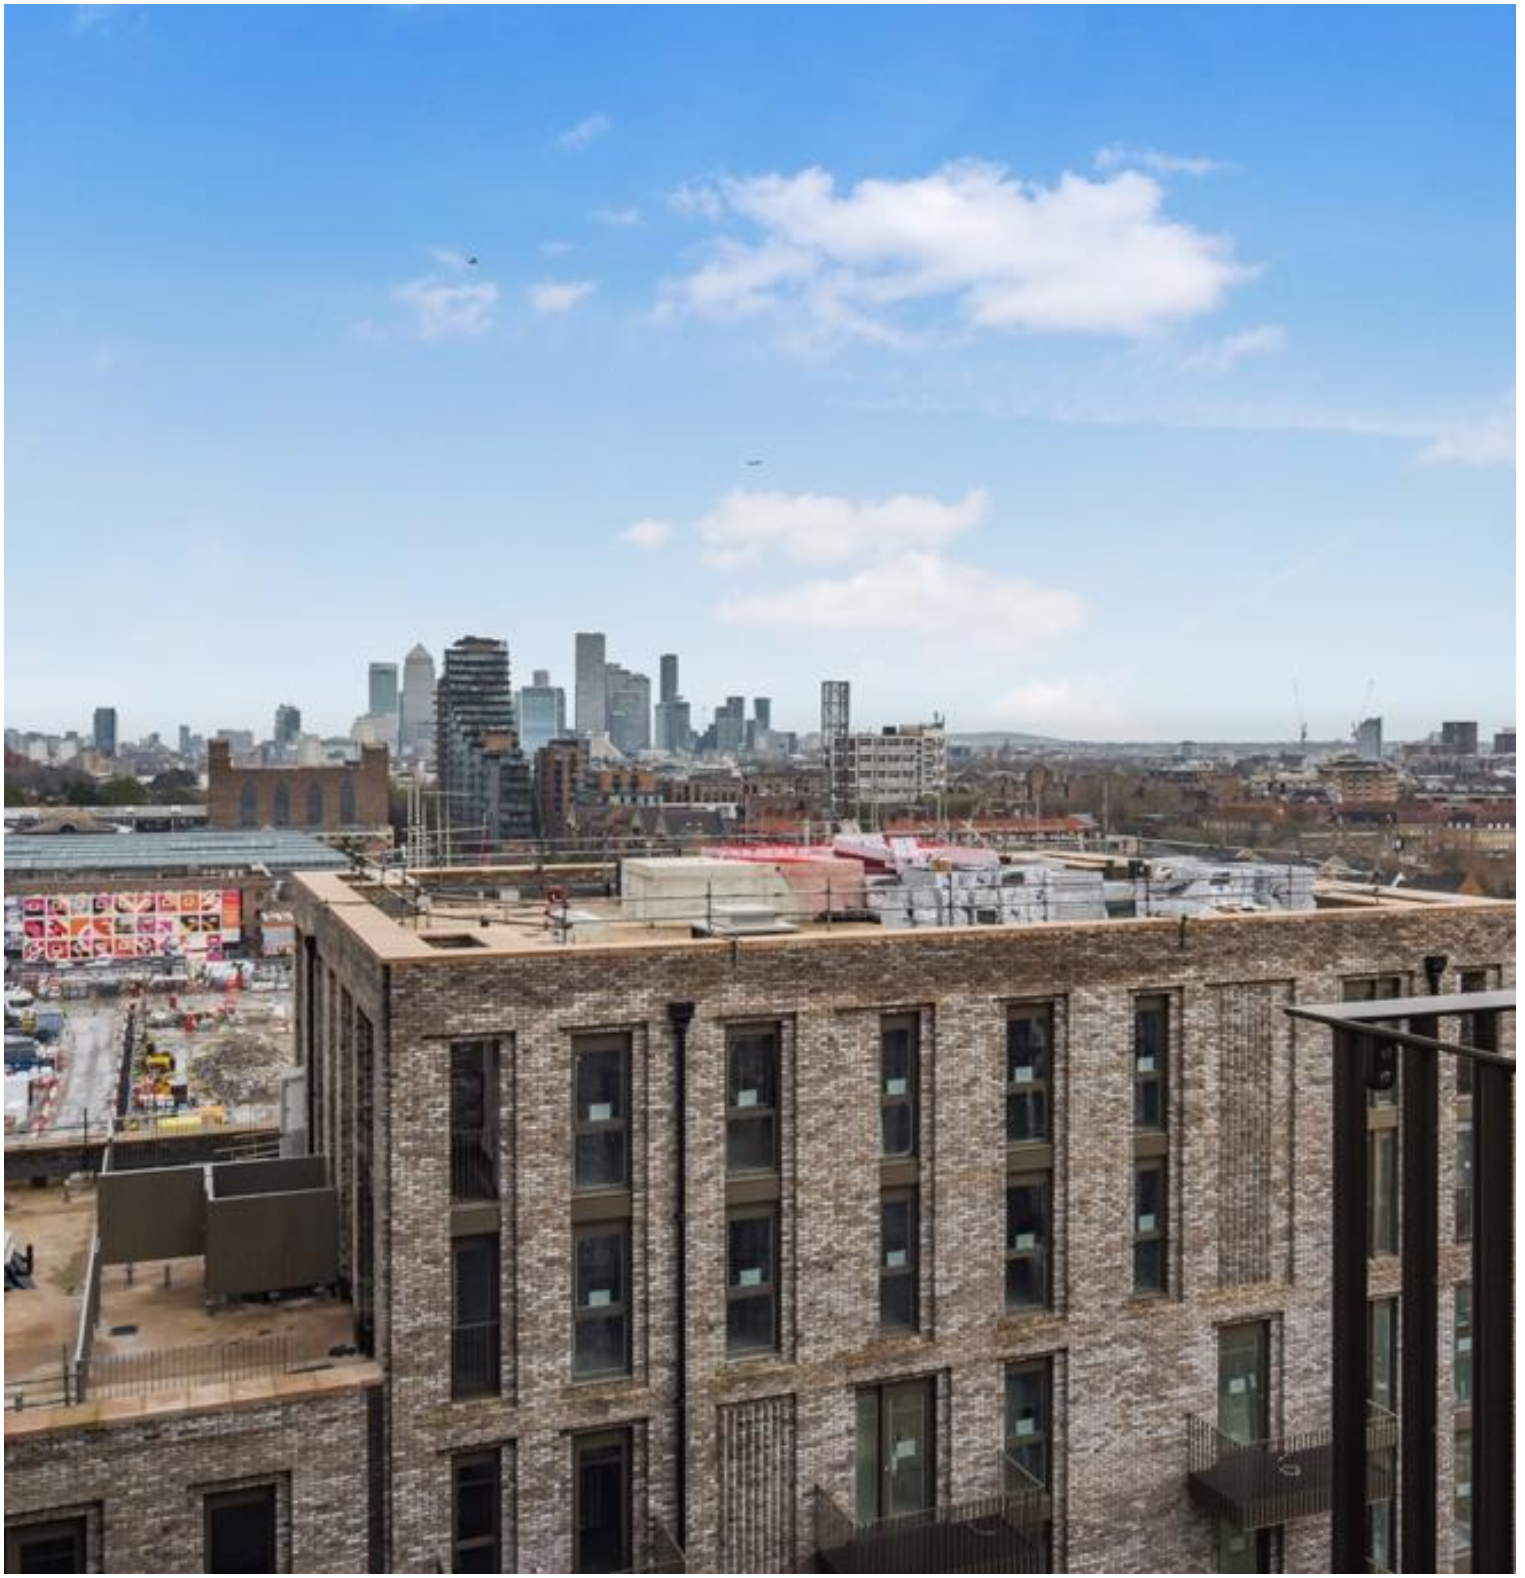

Merino Gardens, London E1W

Price £700 per week - Furnished, Unfurnished

Description

This spacious one bedroom property has been both finished and furnished to the highest standard with luxurious fixtures and fittings throughout.