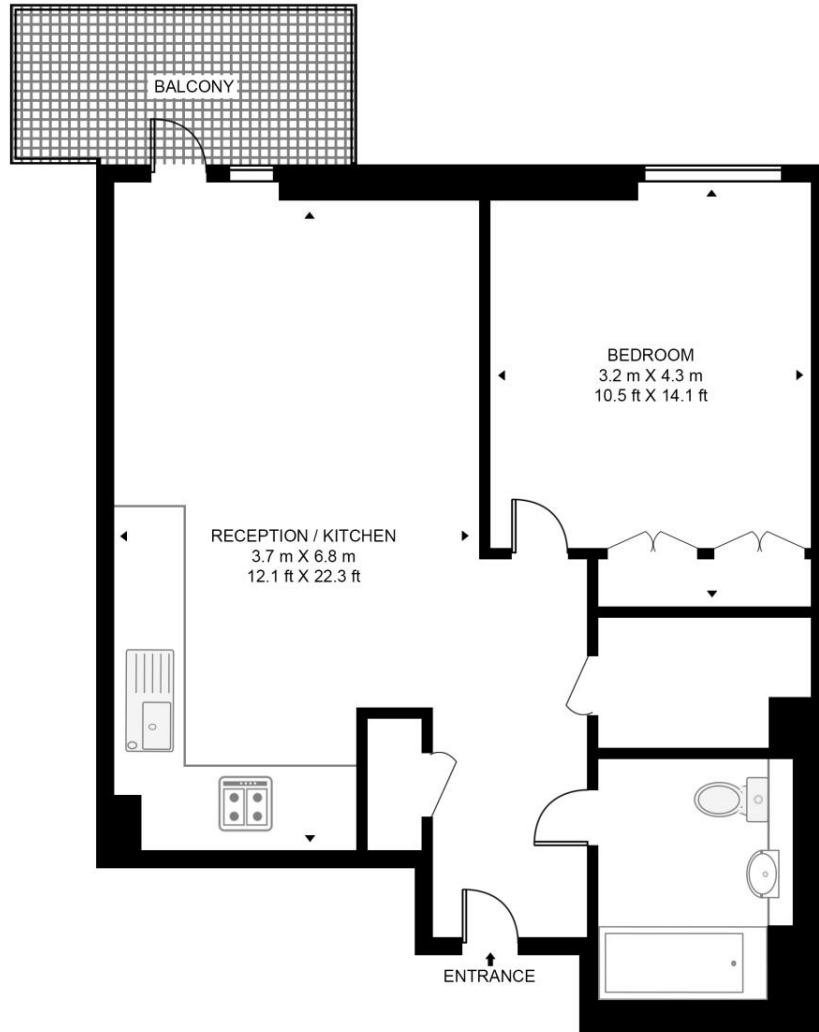

As well as paying the rent, you may also be required to make s

- Brand new
- 1 Bedroom
- 1 Bathroom
- 9th floor with stunning views
- Private Balcony
- Amenities including swimming pool, sauna, steam room, gym, squash court, cinema & virtual golf
- 24 hour concierge
- 0.7 miles from Tower Hill station (District/ Circle line)
- 0.8 miles from Shadwell Station (Overground/DLR)
- Approx. 552 sq ft (51.3 sq m)

Floorplan

552 sq ft | 51 sq m

MERINO GARDENS

APPROXIMATE GROSS INTERNAL FLOOR AREA 552 SQ.FT (51.3 SQ.M)

NINTH FLOOR

This floor plan has been defined by the RICS Code of Measurement. This floor plan and all others are for approximate representative purposes only and upon usage is agreed to as such by the client.
WWW: hdvirtualart.com | TEL: 0203.974.1567 | EMAIL: info@hdvirtualart.com