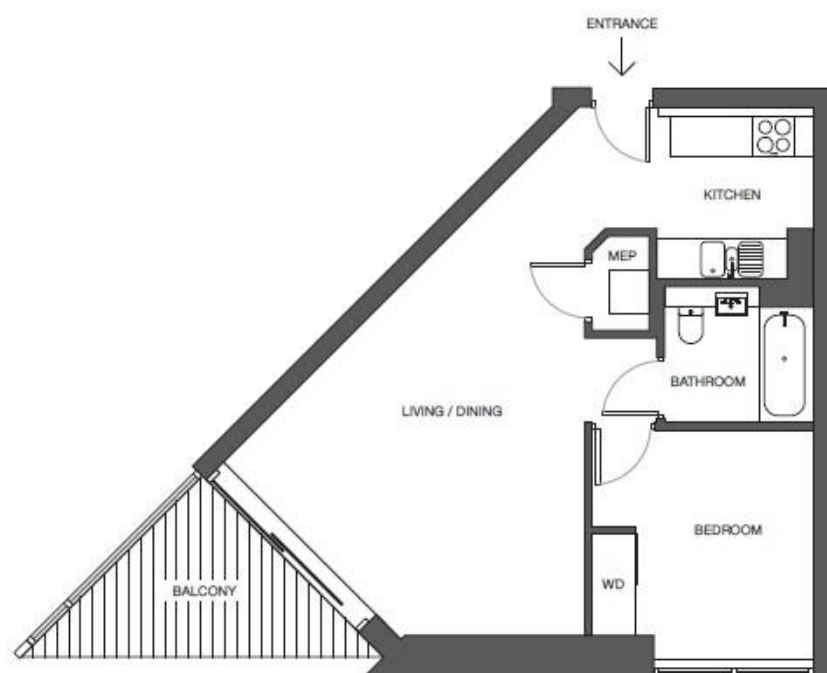

Floorplan

53 sq ft | 5 sq m

UNCLE ELEPHANT & CASTLE

STANDARD 1 BED

AVERAGE SIZE: 53m²

MEP - Meter cupboard
WD - Wardrobe

UNCLE

City
25 Walbrook The Walbrook
Building,
London EC4N 8AF
+4420 7337 4000

Urban living, your way.

jll.co.uk/residential

© 2019 Jones Lang LaSalle IP, Inc. All rights reserved. All information contained herein is from sources deemed reliable; however, no representation or warranty is made to the accuracy thereof.