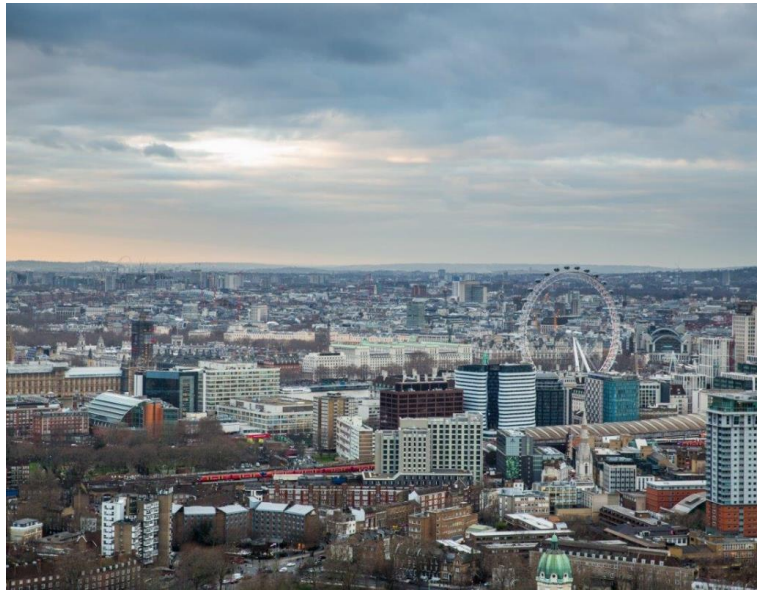

Churchyard Row, London SE11

Price £2,893 per month - Furnished

Description

UNCLE is in one of the tallest high-rise buildings in London. This spacious one-bedroom apartment is furnished to an exceptional standard with furniture from Made.com. The apartment has an open plan design and is finished to a high specification throughout, benefitting from a stylish kitchen with integrated Siemens appliances, spacious living and dining area leading to a large private balcony, contemporary bathroom, bedroom designed with built in wardrobes and wood floor throughout.

UNCLE is well situated for the City and central London and just 2 minutes' walk from Elephant & Castle station, providing access to the Northern line, Bakerloo line and Thameslink.

Rent is payable on a monthly basis and you may be required to pay more than a month's rent in advance, depending on your ci