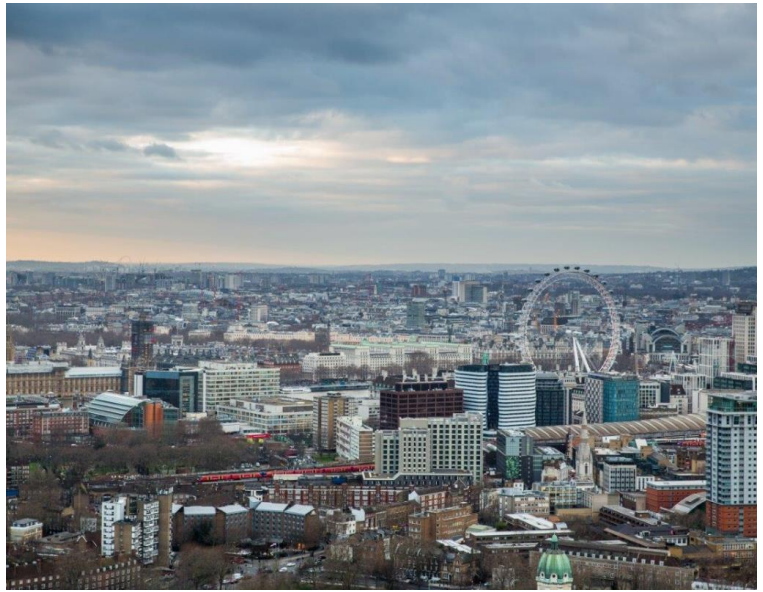

Churchyard Row, London SE11

Price £2,750 per month - Furnished

Description

UNCLE is in one of the tallest high-rise buildings in London. This spacious one-bedroom apartment is furnished to an exceptional standard with furniture from Made.com. The apartment has an open plan design and is finished to a high specification throughout, benefitting from a stylish kitchen with integrated Siemens appliances, spacious living and dining area leading to a large private balcony, contemporary bathroom, bedroom designed with built in wardrobes and wood floor throughout.

UNCLE is well situated for the City and central London and just 2 minutes' walk from Elephant & Castle station, providing access to the Northern line, Bakerloo line and Thameslink.

Rent is payable on a monthly basis and you may be required to pay more than a month's rent in advance, depending on your ci